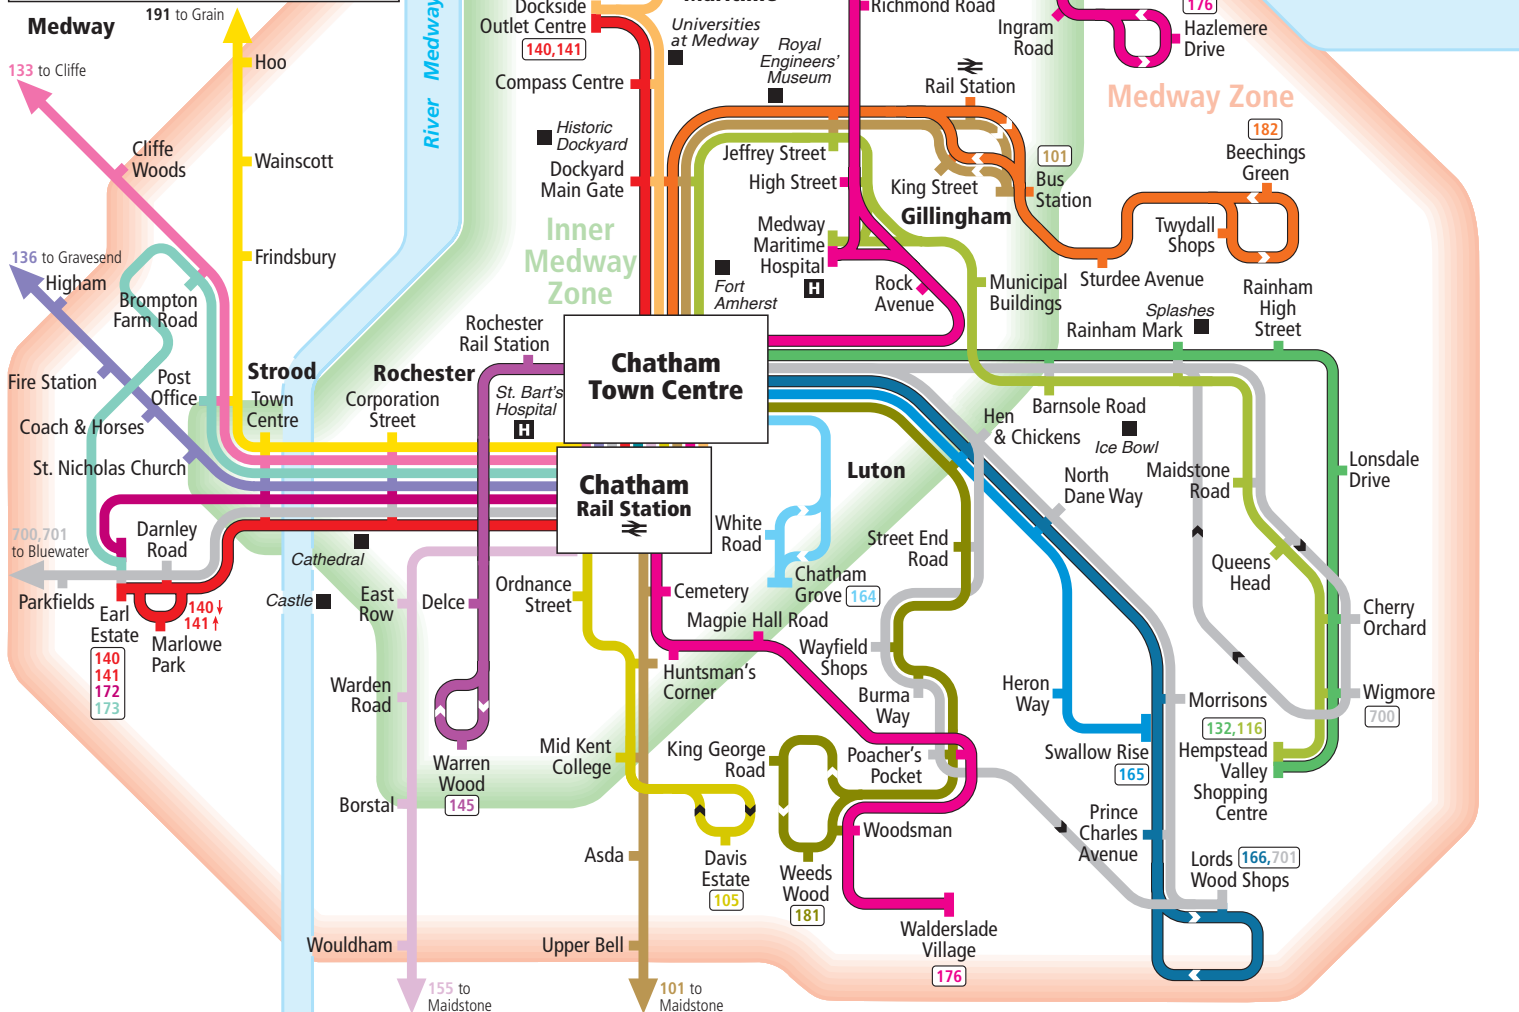

Medway Towns Bus Service Network

Medway Mainline services		Other main services					
Service 132	Mainline	Service 100		Service 136		Service 173	
Services 140,141	Mainline	Service 101		Service 155		Service 181	
Service 145	Mainline	Service 105		Service 164		Service 191	
Service 166	Mainline	Service 116		Service 165		Service 700,701	
Service 176	Mainline	Service 133		Service 172			
Service 182	Mainline						
						Bus route terminus	
							145 Medway Inner Zone
							Medway Zone